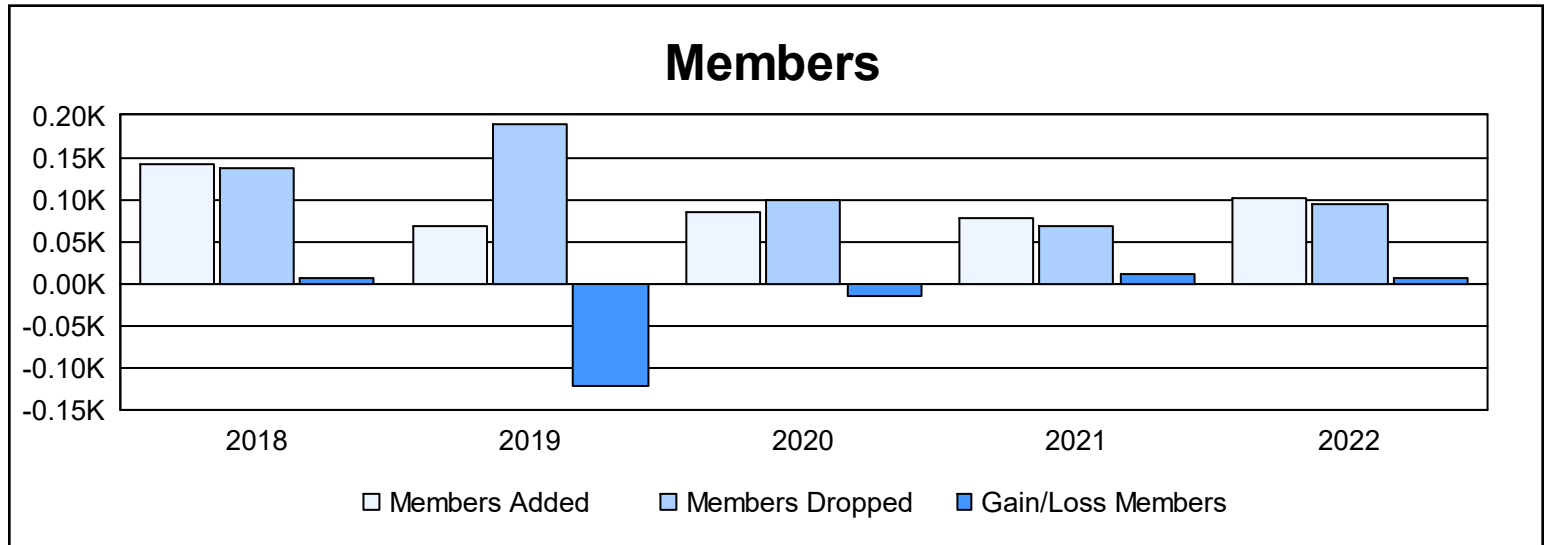

Year	New Clubs	Dropped Clubs	Gain/ Loss Clubs	New Members	Charter Members	Reinstate Members	Transfer Members	Total Member Added	Total Members Dropped	Gain/ Loss Members
2017-2018	2	0	2	89	42	4	7	142	136	6
2018-2019	0	4	-4	56	0	3	8	67	189	-122
2019-2020	0	0	0	63	0	4	18	85	99	-14
2020-2021	0	0	0	71	0	2	5	78	68	10
2021-2022	0	0	0	100	0	0	2	102	95	7
<b>Average</b>	<b>0</b>	<b>1</b>	<b>0</b>	<b>76</b>	<b>8</b>	<b>3</b>	<b>8</b>	<b>95</b>	<b>117</b>	<b>-23</b>

### Membership Composition June 2022 Cumulative