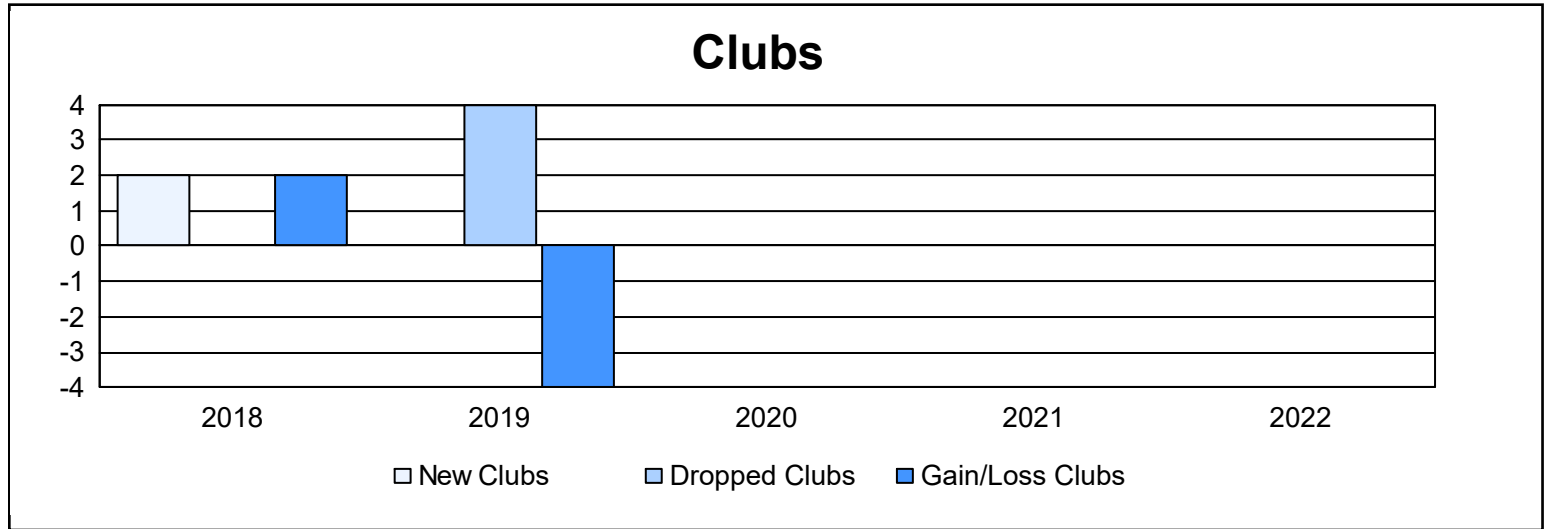

Year	New Clubs	Dropped Clubs	Gain/ Loss Clubs	New Members	Charter Members	Reinstate Members	Transfer Members	Total Member Added	Total Members Dropped	Gain/ Loss Members
2017-2018	2	0	2	89	42	4	7	142	136	6
2018-2019	0	4	-4	56	0	3	8	67	189	-122
2019-2020	0	0	0	63	0	4	18	85	99	-14
2020-2021	0	0	0	71	0	2	5	78	68	10
2021-2022	0	0	0	100	0	0	2	102	95	7
<b>Average</b>	<b>0</b>	<b>1</b>	<b>0</b>	<b>76</b>	<b>8</b>	<b>3</b>	<b>8</b>	<b>95</b>	<b>117</b>	<b>-23</b>

### Membership Composition June 2022 Cumulative